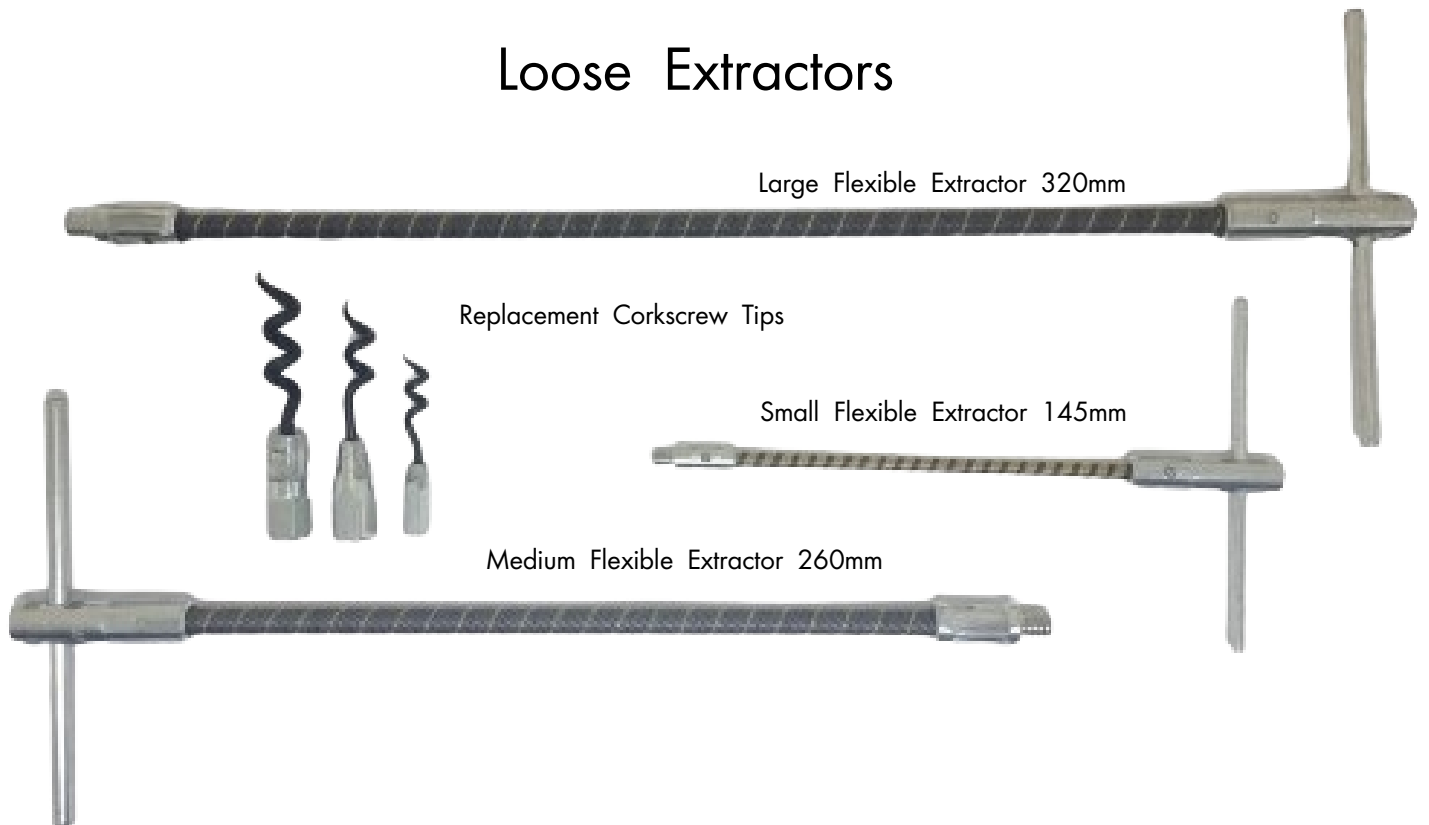

## Extractor Kit

## Loose Extractors

Large Flexible Extractor 320mm

Replacement Corkscrew Tips

Small Flexible Extractor 145mm

Medium Flexible Extractor 260mm